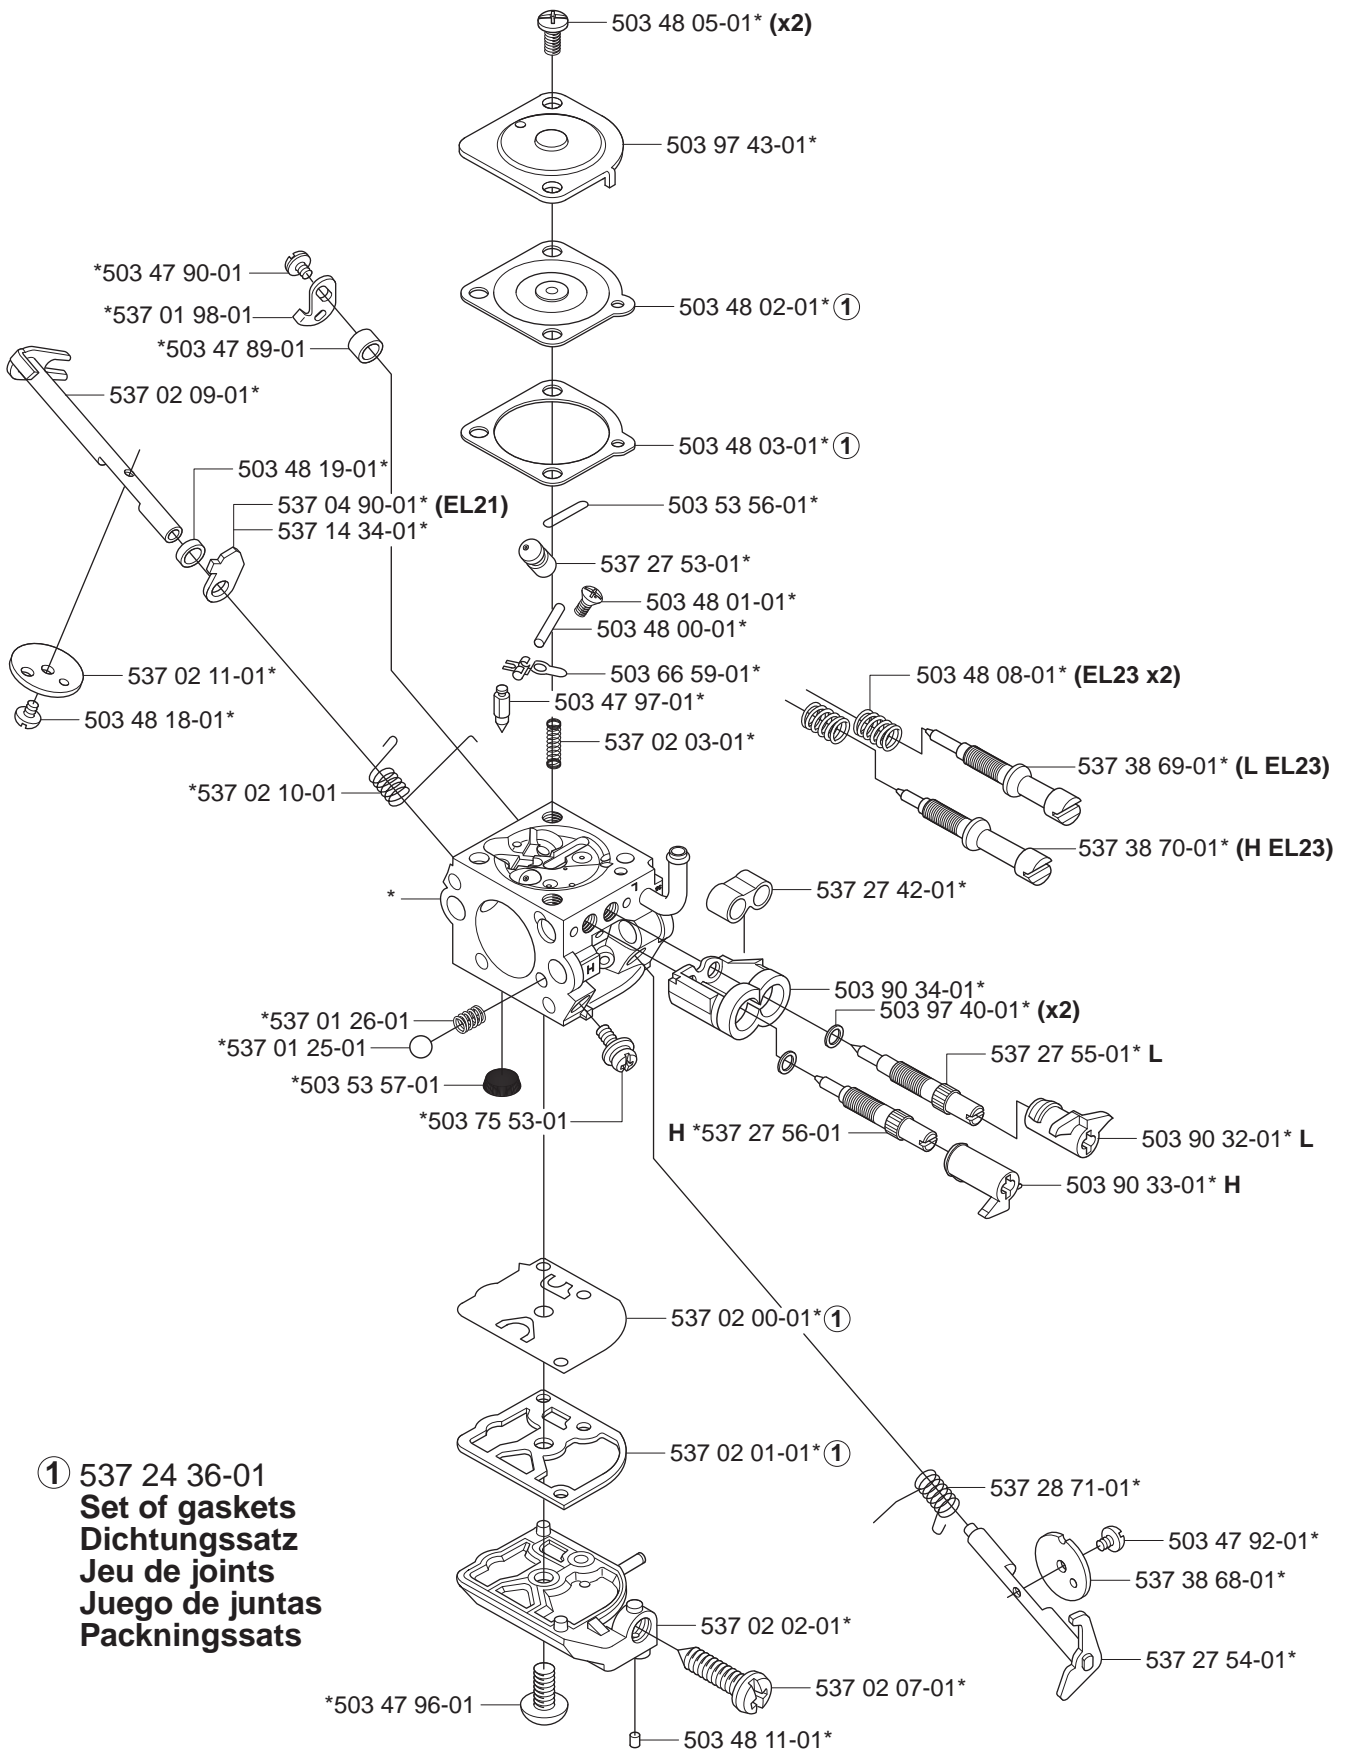

R

*compl 503 28 31-16 (F, Fx, FxT) Zama C1Q-EL21

*compl 503 28 31-17 (R, Rx) Zama C1Q-EL22

*compl 503 28 31-18 (R) Zama C1Q-EL23

Zama C1Q-EL21

Zama C1Q-EL22

Zama C1Q-EL23