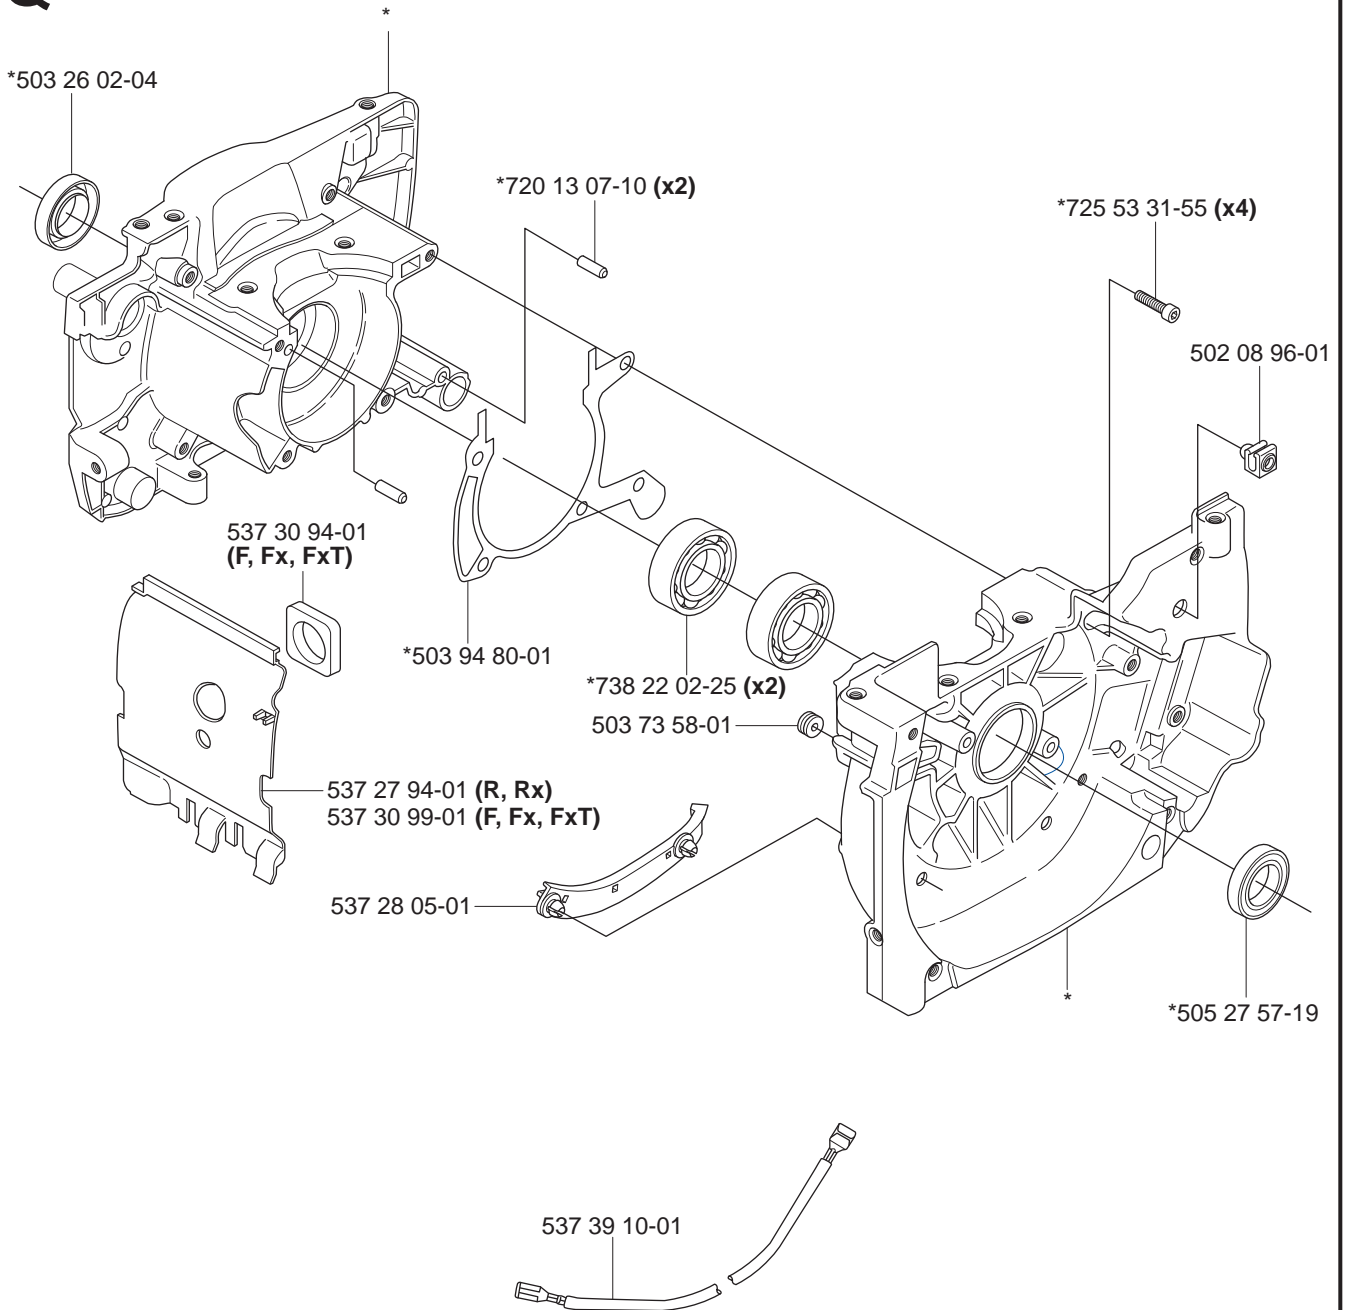

*compl 503 95 33-01

*compl 503 95 33-02 (FxT)

**compl 537 26 36-01 (F, Fx, FxT)

**compl 537 26 36-02 (R, Rx)

M *compl 503 95 64-02 (Fx, FxT \varnothing 41mm 43cc)
 *compl 503 95 63-02 (F, R, Rx \varnothing 42mm 45cc)

N **compl 503 95 41-02

P

*compl 537 18 97-02

Q

*compl 537 23 04-01

R

*compl 503 28 31-16 (F, Fx, FxT) Zama C1Q-EL21

*compl 503 28 31-17 (R, Rx) Zama C1Q-EL22

*502 21 58-01 (4mm)

*503 55 86-05 (5mm)

501 69 17-01

*502 28 59-01

503 95 78-02 NYLON μ 44 = Yellow

503 95 78-03 FELT = White

503 97 64-01

503 80 17-01