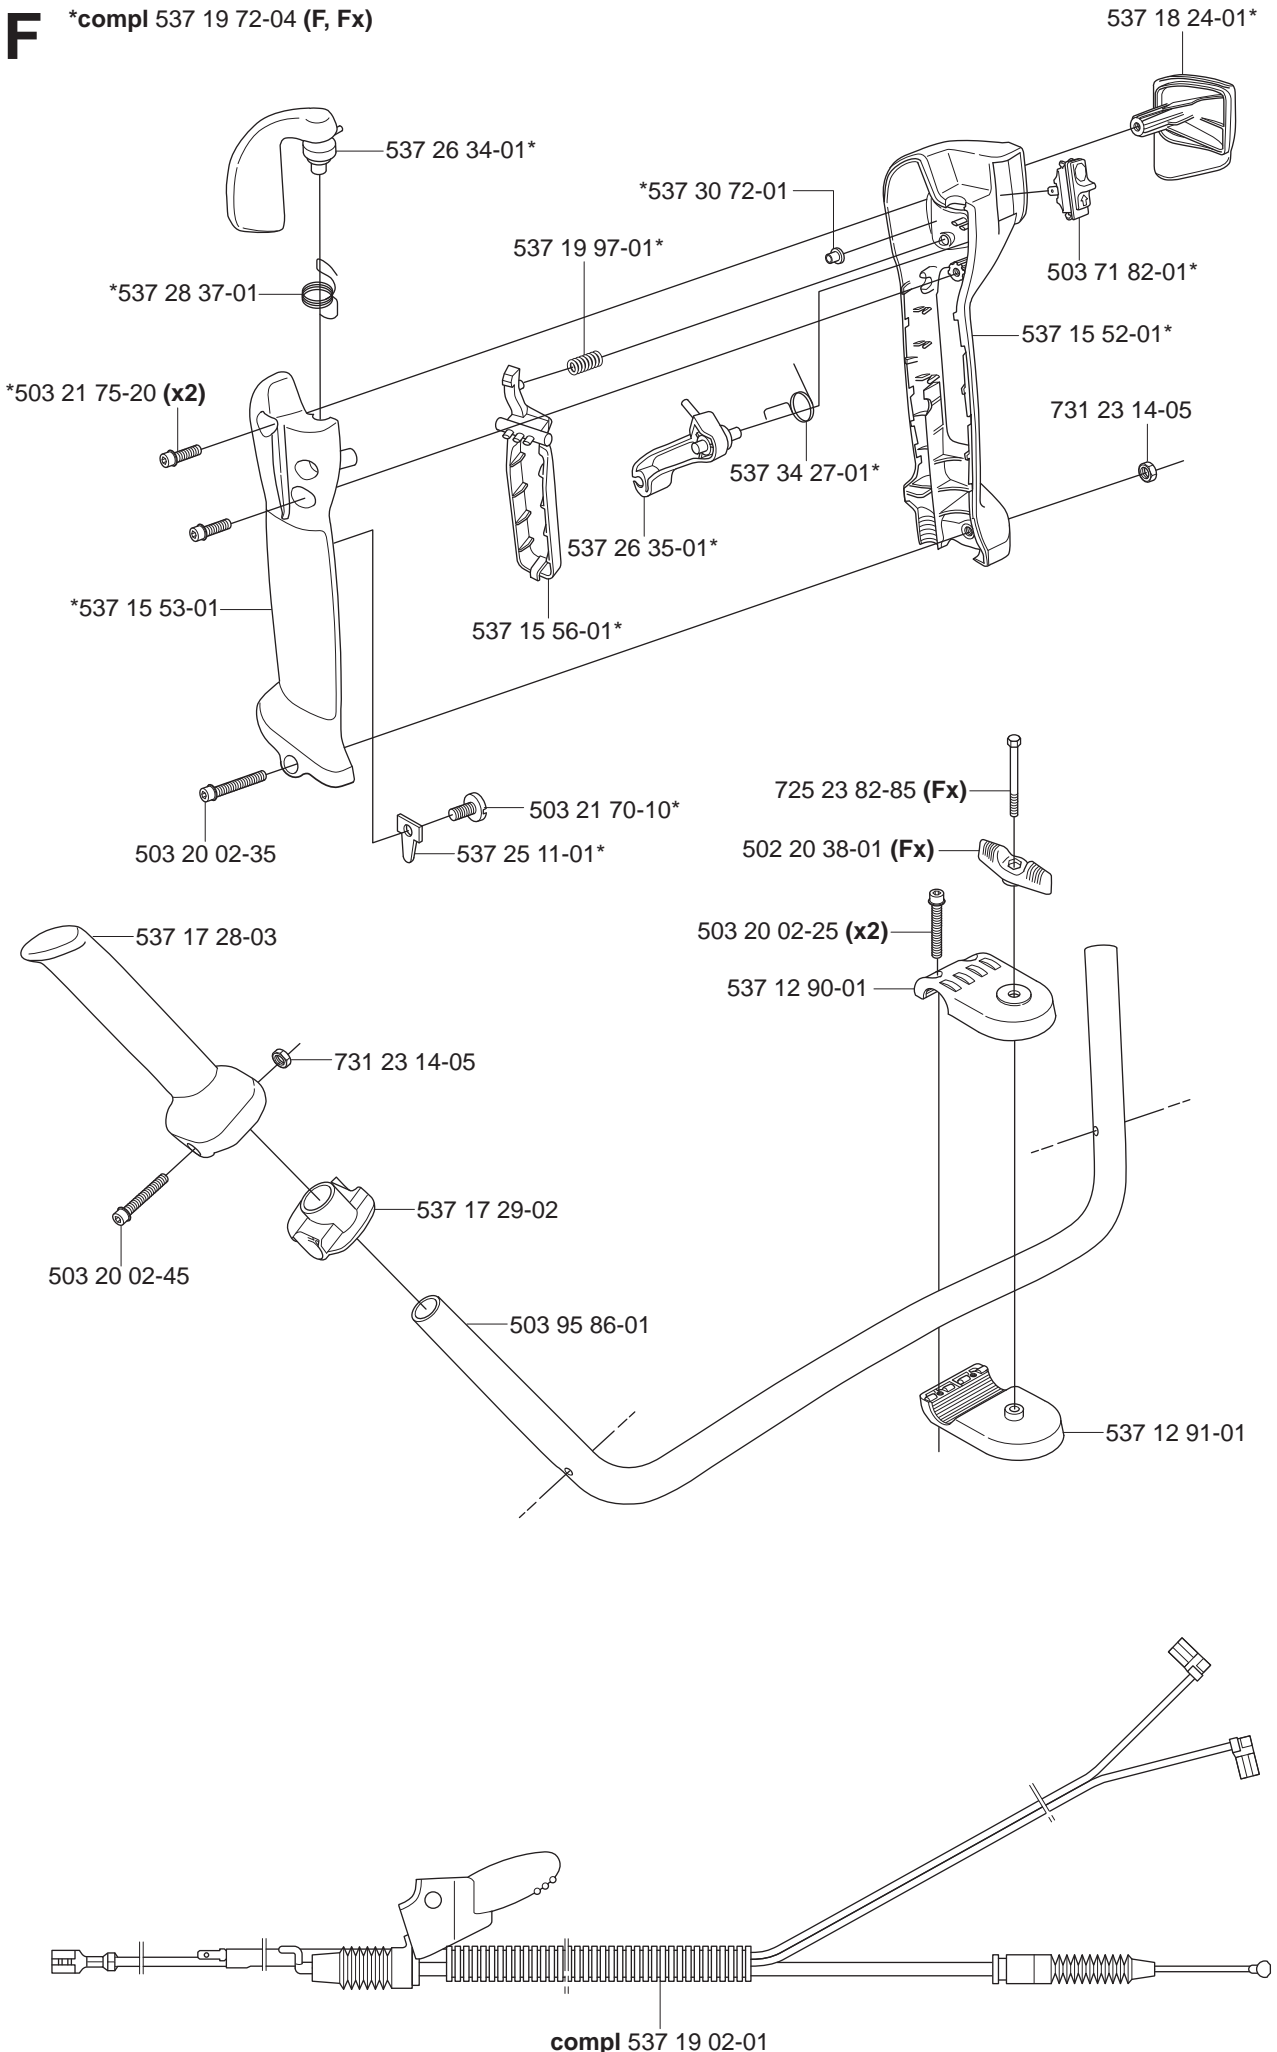

F

*compl 537 19 72-04 (F, Fx)